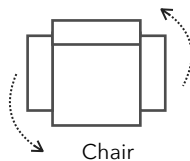

SPADE

This model features; a modern design with a curved frame, fitted back and seat cushion.

Description	PC	Length Outside to Outside	Length Inside to Inside	Depth Overall	Depth Seat	Height Seat	Height Arm	Height Overall	YDS
Swivel Chair	SW	32"	22"	30"	23"	18"	30"	32"	6

FEATURES

Swivel base

1.9lb foam
seat cushion

1.5lb foam
back cushion

Available
in fabric +
leather

STANDARD BASE

Black
Acrylic

HOW WE MEASURE