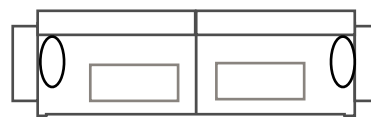

2801

This model features; elegant sloped arms for a traditional design, button detailing on both the back and seat cushion, removable tapered legs, semi-attached back and loose seat cushion.

Description	PC	Length Outside to Outside	Length Inside to Inside	Depth Overall	Depth Seat	Height Seat	Height Arm	Height Overall	YDS
Sofa	S	76"	66"	32"	20"	18"	25"	35"	11
Loveseat	L	62"	52"	32"	20"	18"	25"	35"	10
Queen	Q	76"	66"	32"	20"	18"	25"	A	11
Double	B	69"	59"	32"	20"	18"	25"	35"	11
Chair	C	29"	21"	32"	20"	18"	25"	35"	6
Ottoman	O	26"	NA	20"	N/A	N/A	N/A	18"	3

Queen

FEATURES

Wood legs

1.9lb foam core seat cushion

1.5lb foam back cushion

Available in fabric + leather

STAIN FINISHES

Black

Espresso

Walnut

Natural

HOW WE MEASURE