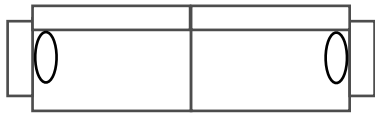

ACADEMY

Sofa