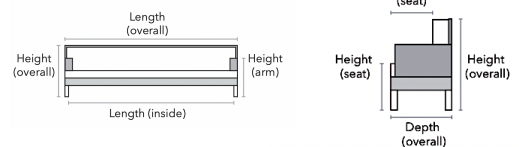

HOW WE MEASURE