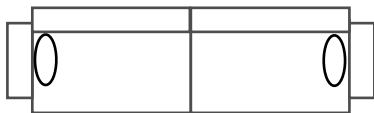

This model features; an elegant design with diamond tufting, a fitted back, reversible seat cushion and a chrome base.

Description	PC	Length Outside to Outside	Length Inside to Inside	Depth Overall	Depth Seat	Height Seat	Height Arm	Height Overall	YDS
Sofa	S	87"	76"	35"	22"	19"	31"	31"	15
Loveseat	L	64"	50"	35"	22"	18"	31"	31"	12
Chair	C	36"	22"	35"	22"	18"	31"	31"	6
Ottoman	O	26"	N.A	20"	N.A	N.A	N.A	18"	2

Sofa