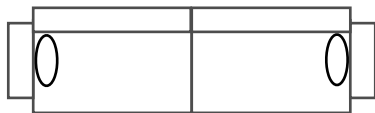

ADELAIDE

This model features; removable loose bench cushion with button tufting, fitted back with button detailing, chrome base. Bolsters can be added to complete the look.

Description	PC	Length Outside to Outside	Length Inside to Inside	Depth Overall	Depth Seat	Height Seat	Height Arm	Height Overall	YDS
Sofa	S	87"	74"	35"	22"	18"	30"	30"	13
Loveseat	L	64"	50"	35"	22"	18"	30"	30"	11
Chair	C	36"	22"	35"	22"	18"	30"	30"	7
Ottoman	O	26"	NA	20"	N/A	N/A	N/A	18"	3

Sofa

Loveseat

Chair

Ottoman

FEATURES

Metal base

1.9lb foam/
Ultra Cell
top & bottom
seat cushion

1.5lb foam
back cushion