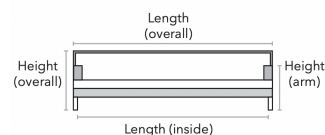

# MEGAN

This model features; an elegant design with diamond tufting, a fitted back, reversible seat cushion and a chrome base.

| Description | PC | Length<br>Outside to<br>Outside | Length<br>Inside to<br>Inside | Depth<br>Overall | Depth<br>Seat | Height<br>Seat | Height<br>Arm | Height<br>Overall | YDS |
|-------------|----|---------------------------------|-------------------------------|------------------|---------------|----------------|---------------|-------------------|-----|
| Sofa        | S  | 87"                             | 76"                           | 35"              | 22"           | 19"            | 31"           | 31"               | 15  |
| Loveseat    | L  | 64"                             | 50"                           | 35"              | 22"           | 18"            | 31"           | 31"               | 12  |
| Chair       | C  | 36"                             | 22"                           | 35"              | 22"           | 18"            | 31"           | 31"               | 6   |
| Ottoman     | O  | 26"                             | N.A                           | 20"              | N.A           | N.A            | N.A           | 18"               | 2   |

## HOW WE MEASURE

\*Dimensions are approximate and may vary slightly due to the handcrafted nature and design of the furniture. Variations in size are inherent to the manufacturing process and should be expected.