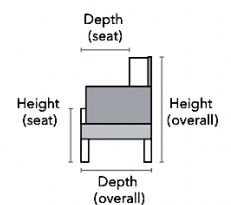

# MEGAN

This model features; an elegant design with diamond tufting, a fitted back, reversible seat cushion and a chrome base.

| Description | PC | Length<br>Outside to<br>Outside | Length<br>Inside to<br>Inside | Depth<br>Overall | Depth<br>Seat | Height<br>Seat | Height<br>Arm | Height<br>Overall | YDS |
|-------------|----|---------------------------------|-------------------------------|------------------|---------------|----------------|---------------|-------------------|-----|
| Sofa        | S  | 87"                             | 76"                           | 35"              | 22"           | 19"            | 31"           | 31"               | 15  |
| Loveseat    | L  | 64"                             | 50"                           | 35"              | 22"           | 18"            | 31"           | 31"               | 12  |
| Chair       | C  | 36"                             | 22"                           | 35"              | 22"           | 18"            | 31"           | 31"               | 6   |
| Ottoman     | O  | 26"                             | N.A                           | 20"              | N.A           | N.A            | N.A           | 18"               | 2   |

## FEATURES

Metal base

1.9lb foam/  
Ultra Cell  
top & bottom  
seat cushion

1.5lb foam  
back cushion

Available  
in fabric +  
leather

## HOW WE MEASURE

\*Dimensions are approximate and may vary slightly due to the handcrafted nature and design of the furniture. Variations in size are inherent to the manufacturing process and should be expected.